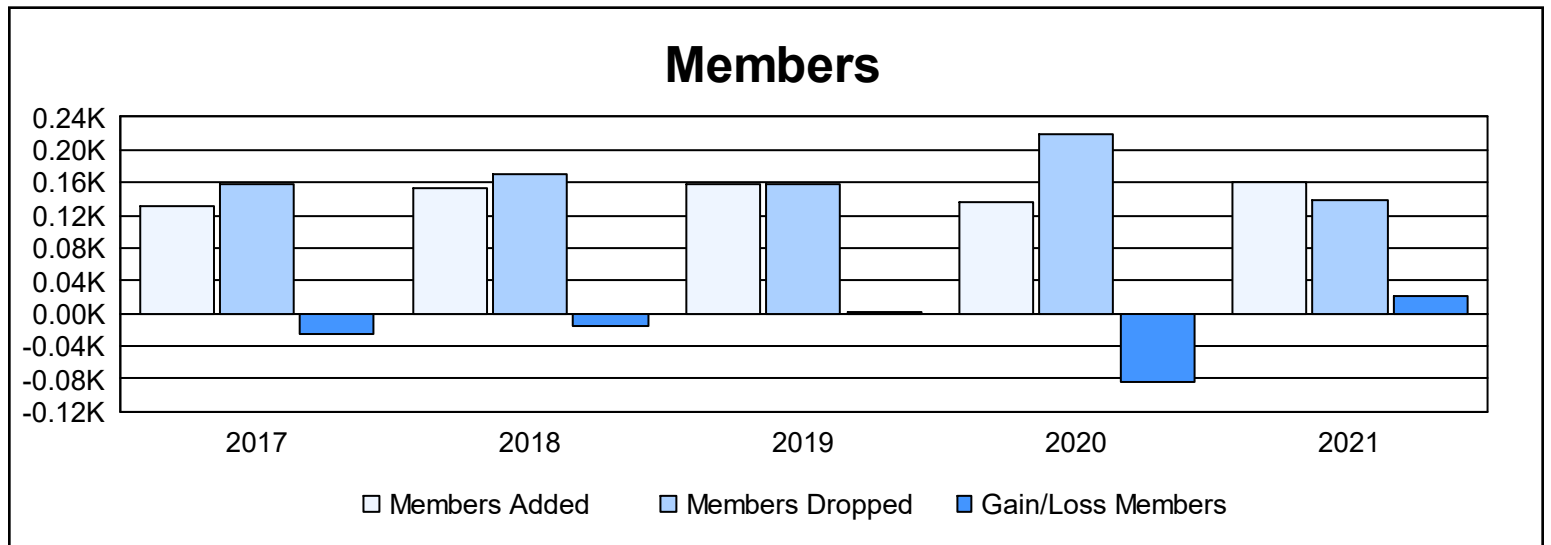

Year	New Clubs	Dropped Clubs	Gain/ Loss Clubs	New Members	Charter Members	Reinstate Members	Transfer Members	Total Member Added	Total Members Dropped	Gain/ Loss Members
2016-2017	0	0	0	112	1	4	14	131	157	-26
2017-2018	0	2	-2	133	2	3	16	154	170	-16
2018-2019	0	1	-1	133	1	4	21	159	157	2
2019-2020	0	1	-1	99	4	5	29	137	220	-83
2020-2021	0	3	-3	132	3	9	16	160	139	21
<b>Average</b>	<b>0</b>	<b>1</b>	<b>-1</b>	<b>122</b>	<b>2</b>	<b>5</b>	<b>19</b>	<b>148</b>	<b>169</b>	<b>-20</b>

### Membership Composition June 2021 Cumulative