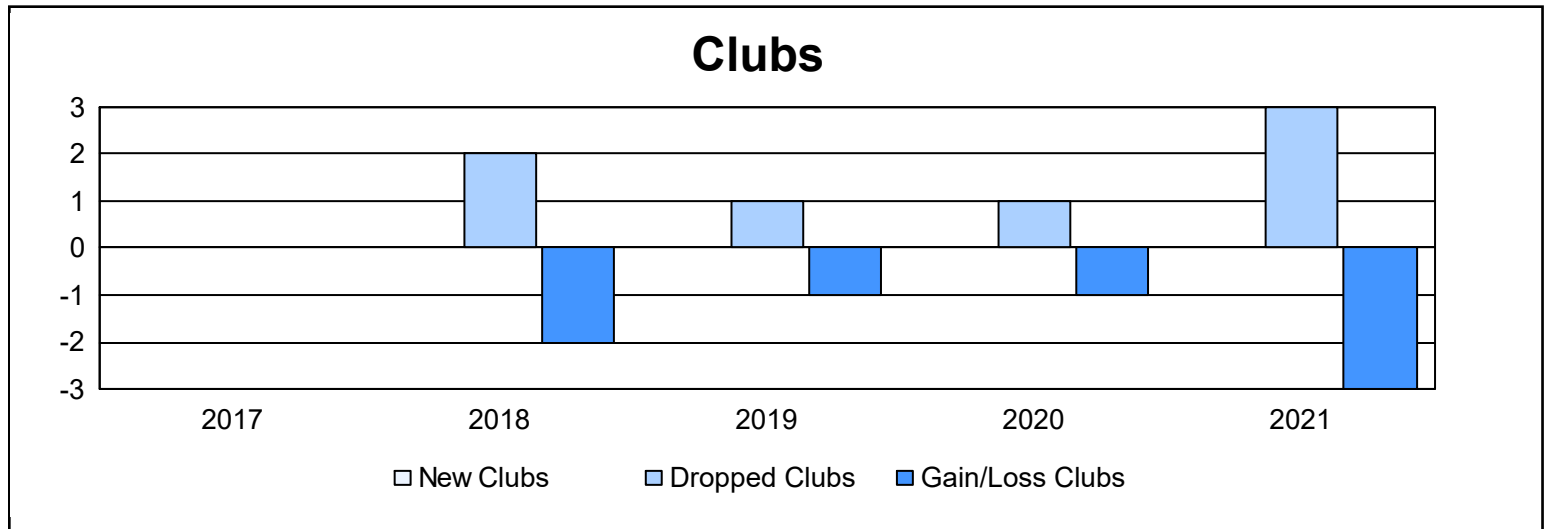

Year	New Clubs	Dropped Clubs	Gain/ Loss Clubs	New Members	Charter Members	Reinstate Members	Transfer Members	Total Member Added	Total Members Dropped	Gain/ Loss Members
2016-2017	0	0	0	112	1	4	14	131	157	-26
2017-2018	0	2	-2	133	2	3	16	154	170	-16
2018-2019	0	1	-1	133	1	4	21	159	157	2
2019-2020	0	1	-1	99	4	5	29	137	220	-83
2020-2021	0	3	-3	132	3	9	16	160	139	21
<b>Average</b>	<b>0</b>	<b>1</b>	<b>-1</b>	<b>122</b>	<b>2</b>	<b>5</b>	<b>19</b>	<b>148</b>	<b>169</b>	<b>-20</b>

### Membership Composition June 2021 Cumulative