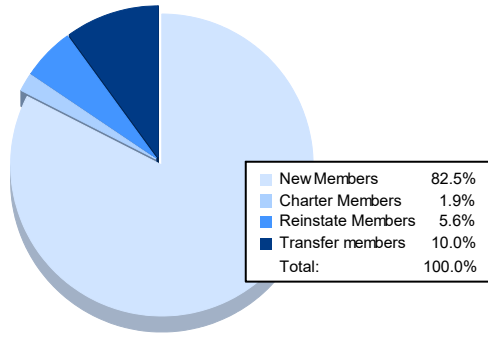

Year	New Clubs	Dropped Clubs	Gain/ Loss Clubs	New Members	Charter Members	Reinstate Members	Transfer Members	Total Member Added	Total Members Dropped	Gain/ Loss Members
2016-2017	0	0	0	112	1	4	14	131	157	-26
2017-2018	0	2	-2	133	2	3	16	154	170	-16
2018-2019	0	1	-1	133	1	4	21	159	157	2
2019-2020	0	1	-1	99	4	5	29	137	220	-83
2020-2021	0	3	-3	132	3	9	16	160	139	21
<b>Average</b>	<b>0</b>	<b>1</b>	<b>-1</b>	<b>122</b>	<b>2</b>	<b>5</b>	<b>19</b>	<b>148</b>	<b>169</b>	<b>-20</b>

### Membership Composition June 2021 Cumulative